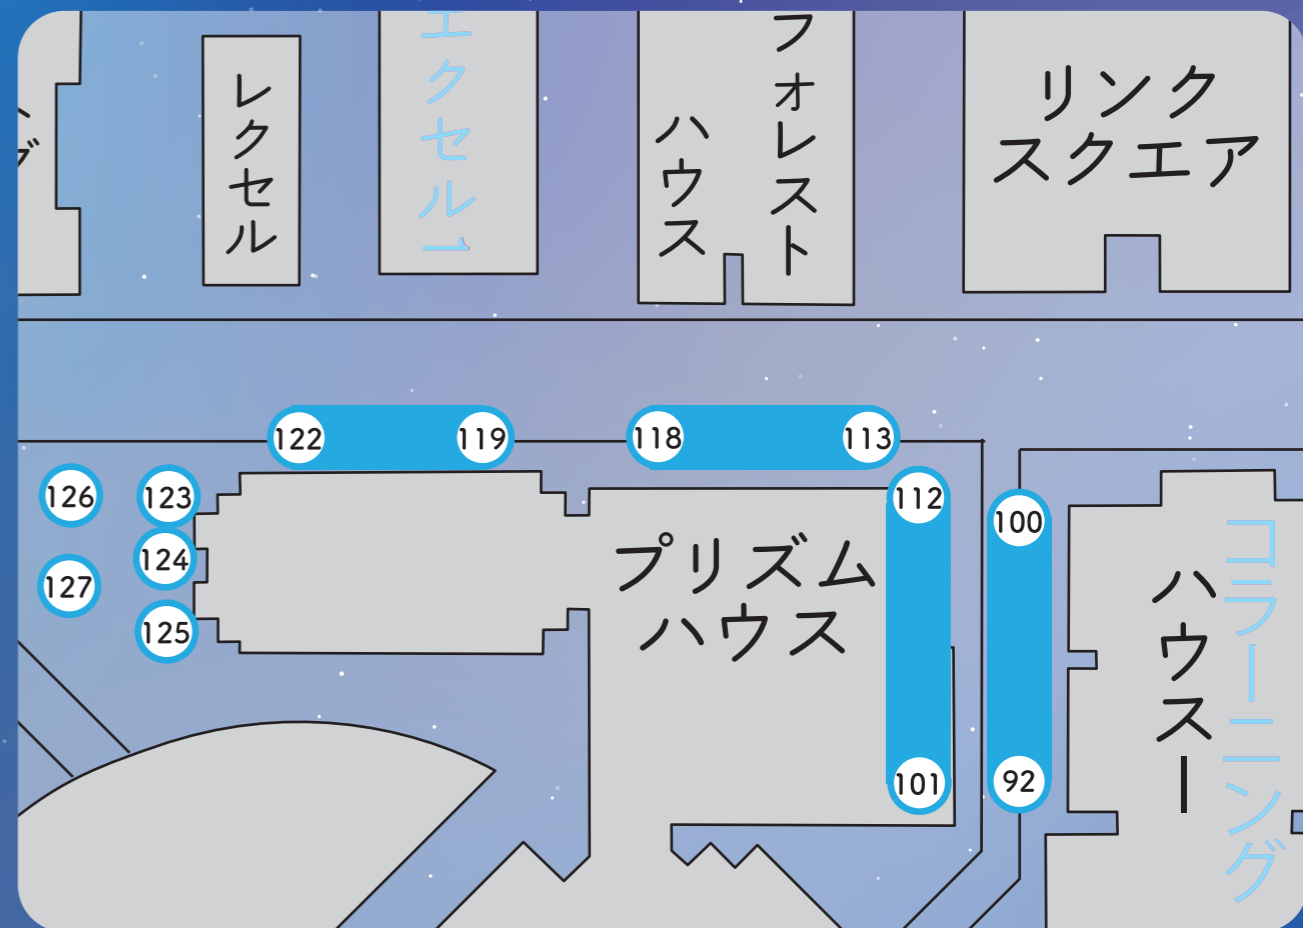

# Club Events

April, 5(sat.) ▶ April, 30(wed.)

Location: Various places on campus

A variety of unique events such as bands, exhibitions, and study groups!! Take this opportunity to visit various groups and experience some of their activities!