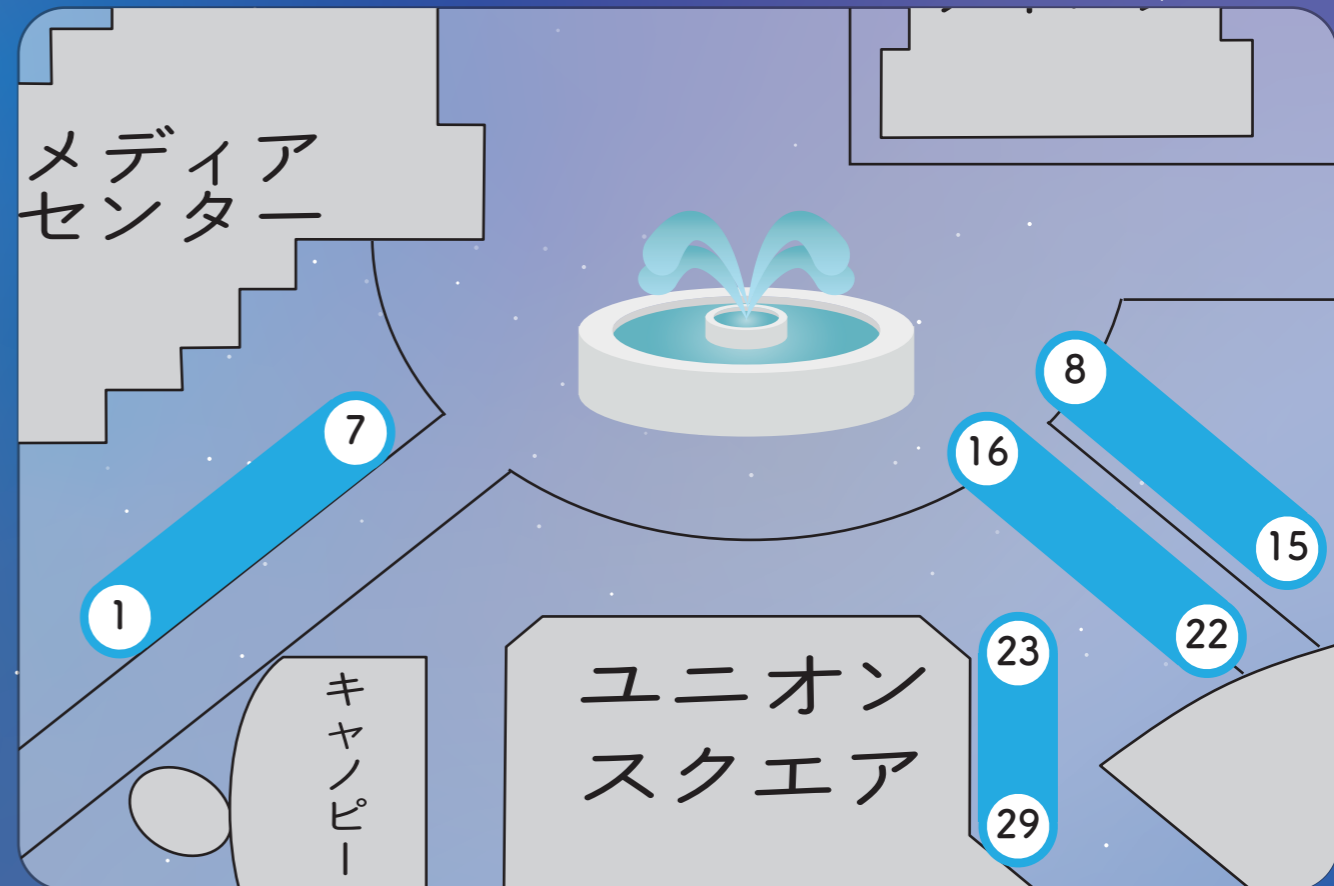

- ★12 **rits_lovelive**
  Registered Organization
- ★13 **Hot air ballon team Dandelion**
  Academic Association
  Semi-authorized Organizations
- ★14 **IVUSA KYOTO**
  Registered Organization
- ★15 **canoe club**
  Athletic Association
  Authorized Organizations
- ★16 **Ritsumeikan Univ.
  Broadcasting Center**
  Central Project Organization
- ★17 **TRPG club**
  Registered Organization
- ★18 **Rifle Shooting Club**
  Athletic Association
  Authorized Organizations
- ★19 **Water Polo Department
  of swimming club**
  Athletic Association
  Authorized Organizations
- ★20 **Wander Vogel's club**
  Athletic Association
  Semi-authorized Organizations
- ★21 **Electone Circle
  SANDAN KENBAN**
  Art and Sciences Association
  Voluntary Organizations
- ★22 **ROOUTE Career**
  Registered Organization

- ★23 **Scuba Diving Circle NGIS**
  Registered Organization
- ★24 **Stage the Moonlight
  Team BKC**
  Art and Sciences Association
  Authorized Organizations
- ★25 **Internal Heat Engine
  Study group**
  project organization
- ★26 **Modern jazz Ballet**
  Art and Sciences Association
  Authorized Organizations

- ★27 **Aikido Club**
  Athletic Association
  Authorized Organizations
- ★28 **gymnastics club**
  Athletic Association
  Authorized Organizations
- ★29 **Ritsumeikan University
  Grass Roots**
  Registered Organization